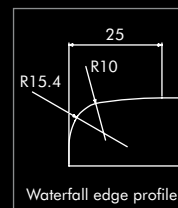

A waterfall edge door made from MDF and finished in a coloured high grade vinyl.

price group

£: 3

type:
vinyl

T: V

group:
curved profile

G: CP

style:
contemporary