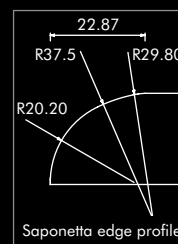

price group

£: 2

type:
vinyl

T: V

group:
curved profile

G: CP

style:
modern

S: M