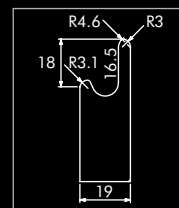

A slab style door with a discrete integrated opening groove. Made from high quality medium density fibreboard and finished in a matt paint colour.

price group

£: 6

type:  
painted MDF

T: PMDF

group:  
deco