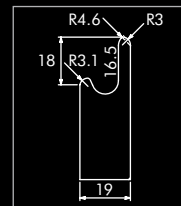

A slab style door with a discrete integrated opening groove. Made from high quality medium density fibreboard and finished in a matt paint colour.

price group

£: 6

type:

painting MDF

T: PMDF

group:

deco