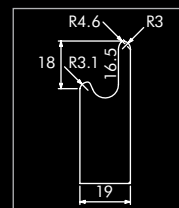

A slab style door with a discrete integrated opening groove. Made from high quality medium density fibreboard and finished in a matt paint colour.

price group

£: 6

type:

printed MDF

T: PMDF

group:

deco