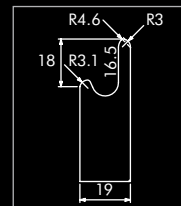

A slab style door with a discrete integrated opening groove. Made from high quality medium density fibreboard and finished in a matt paint colour.

price group

£: 6

type:

painting MDF

T: PMDF

group:

deco